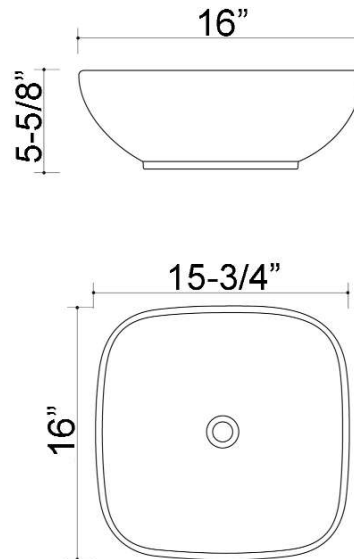

MENTONE ABOVE COUNTER BASIN

Cat. No
4-8042

W: 15-³/₄"
D: 16"
H: 5-⁵/₈"

Features:

- ▶ Above counter basin
- ▶ Vitreous china for durability
- ▶ No overflow
- ▶ Drain not provided
- ▶ Can be used with grid drain #5601 or umbrella drain # UD701 (Not included)

Colors:
WH White

Compliance Certification
Meets or exceeds the following specifications: ASME A112.19.2 2013 and CSA B45.1-13 for ceramic plumbing fixtures.

***Please do NOT drill hole without template or actual product.**

Interior Dimensions:

Basin Interior: 15" x 14-³/₄"
Basin Depth: 4-¹/₈"
Back of basin to center of drain: 8-¹/₄"

Dimensions of fixture are nominal and may vary within the range of tolerances established by AMSE Standard A112.19.2.2013 Dimensions and specifications subject to change without notice.